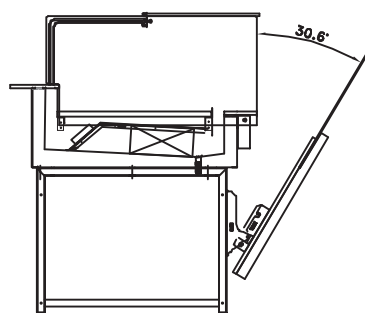

Pannellata apribile
Pannellata / With panels